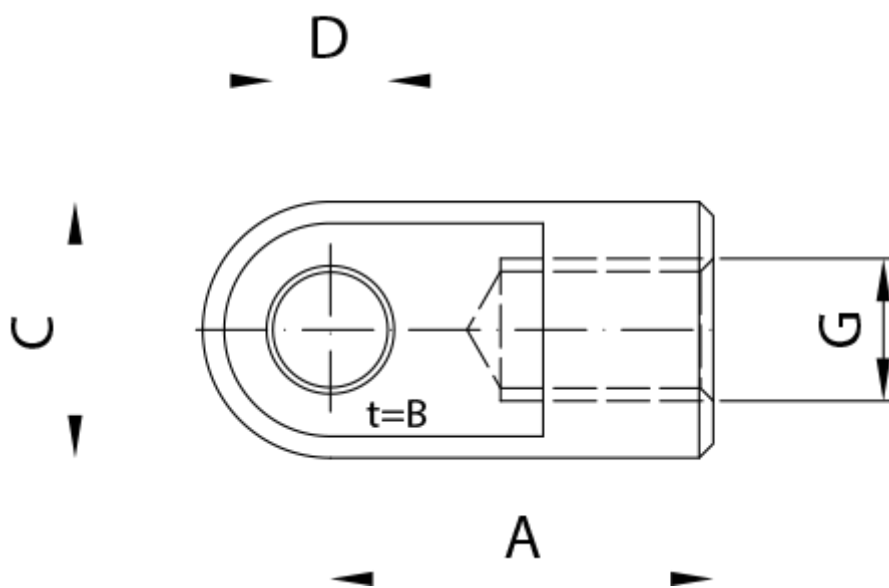

Article number: 04HAU2710V4

Description: Stabilus Industry Line Eye Stainless Steel AISI316L/316Ti  
Type AU2710V4 M10,  $\varnothing$  10,1 mm, B=10 mm

## Measures

A = 27  
B = 10  
C = 18  
D = 10.1  
G = M10